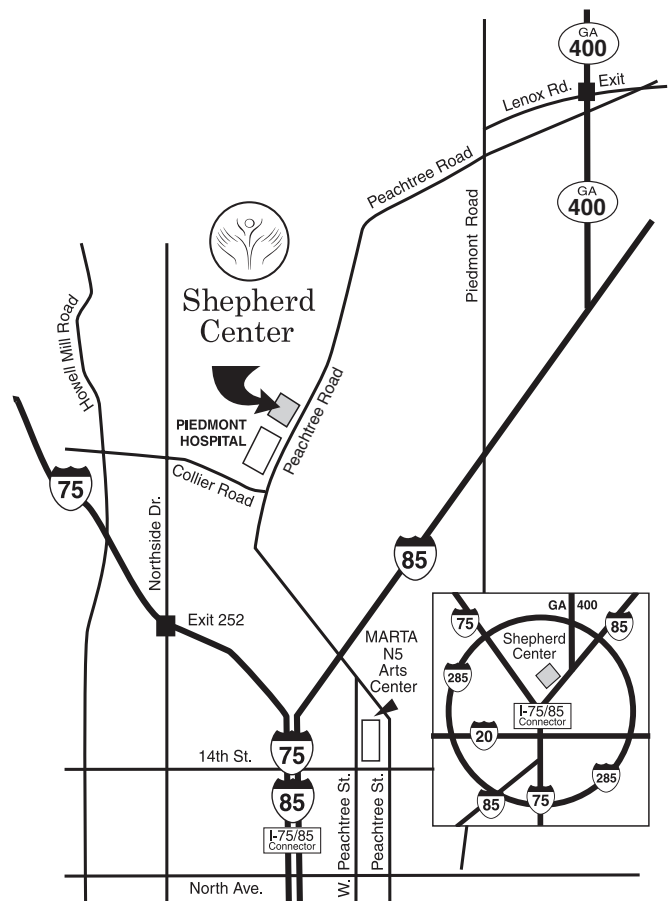

FROM NORTHEAST OF ATLANTA

Take I-85 South to exit #86 “Hwy.13 South/ Peachtree St.” • Follow ramp for approx. three miles. • Pass the exit ramp for I- 75/I-85 South. • Bear right onto next exit ramp for “U.S. 19/ N.Peachtree St./Buckhead.” • Turn right onto Peachtree St.; go approx. one mile. • Turn left at seventh traffic light into Shepherd Center.

FROM NORTH OF ATLANTA

Take GA. 400 South to exit #2 “Lenox Rd./Buckhead” • Turn right at end of ramp. • At second traffic light, turn left onto Piedmont Rd. south • Merge into right lane. • At second traffic light, turn right onto Peachtree Rd.; continue for three miles. • Turn right into Shepherd Center.

FROM PUBLIC TRANSPORTATION (MARTA)

From Arts Center Station, N5, take bus #110, which travels north on Peachtree St. • About 1.5 miles north of the Arts Center Station, exit the bus at traffic light beside the digital “Atlanta Population Now” sign. You will be directly across the street from Shepherd Center.

PARKING INFORMATION

Follow the Shepherd Center driveway to park in the deck marked “Shepherd Parking.” • From any level, take the elevator to first floor. • Proceed across bridge to the security desk for assistance to your location. • Please do not walk along the driveway.

FOR DIRECTIONS BY PHONE: 404-350-7600

FOR GENERAL INFORMATION

Call our main number at 404-352-2020 or
visit our website at: www.shepherd.org